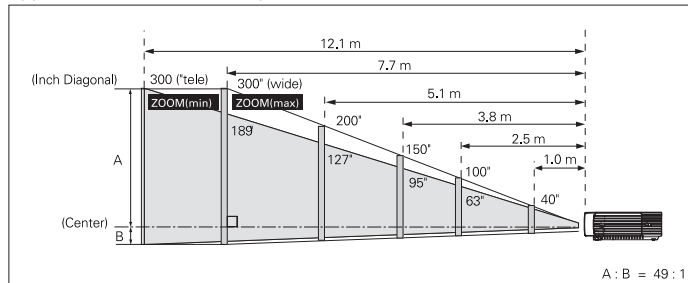

Screen Size (W x H) mm	40"	100"	150"	200"	300"
16 : 10 aspect ratio	862 x 538	2154 x 1346	3231 x 2019	4308 x 2692	6462 x 4039
Zoom (min)	1.6m	4.0m	6.0m	8.1m	12.1m
Zoom (max)	1.0m	2.5m	3.8m	5.1m	7.7m

Approximate throw distances shown above were calculated based on lens design specifications. Please note that up to 5% deviation may occur due to lens variation.