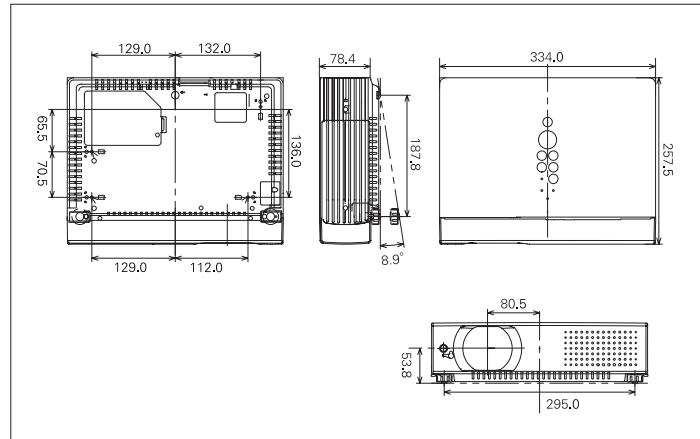

External dimensions (unit: mm)

All products manufactured by the Projector Integrated Business Unit of SANYO's DI Company employ a quality management system that has undergone the inspection and registration process of the ISO 9001:2000 international standard.

SANYO's DI Company has received ISO 14001 certification for the environmental management system used in its factory.

Pixelworks ICs are used in this projector

<http://www.sanyo-lcdp.com/english/>

Caution: Please consult the instruction manual to ensure safe and proper operation of the product.

Distributed by:

SANYO

SANYO Electric Co., Ltd.
DI company

© 2007 SANYO Printed in Japan 2007.11 Sl.
SML093